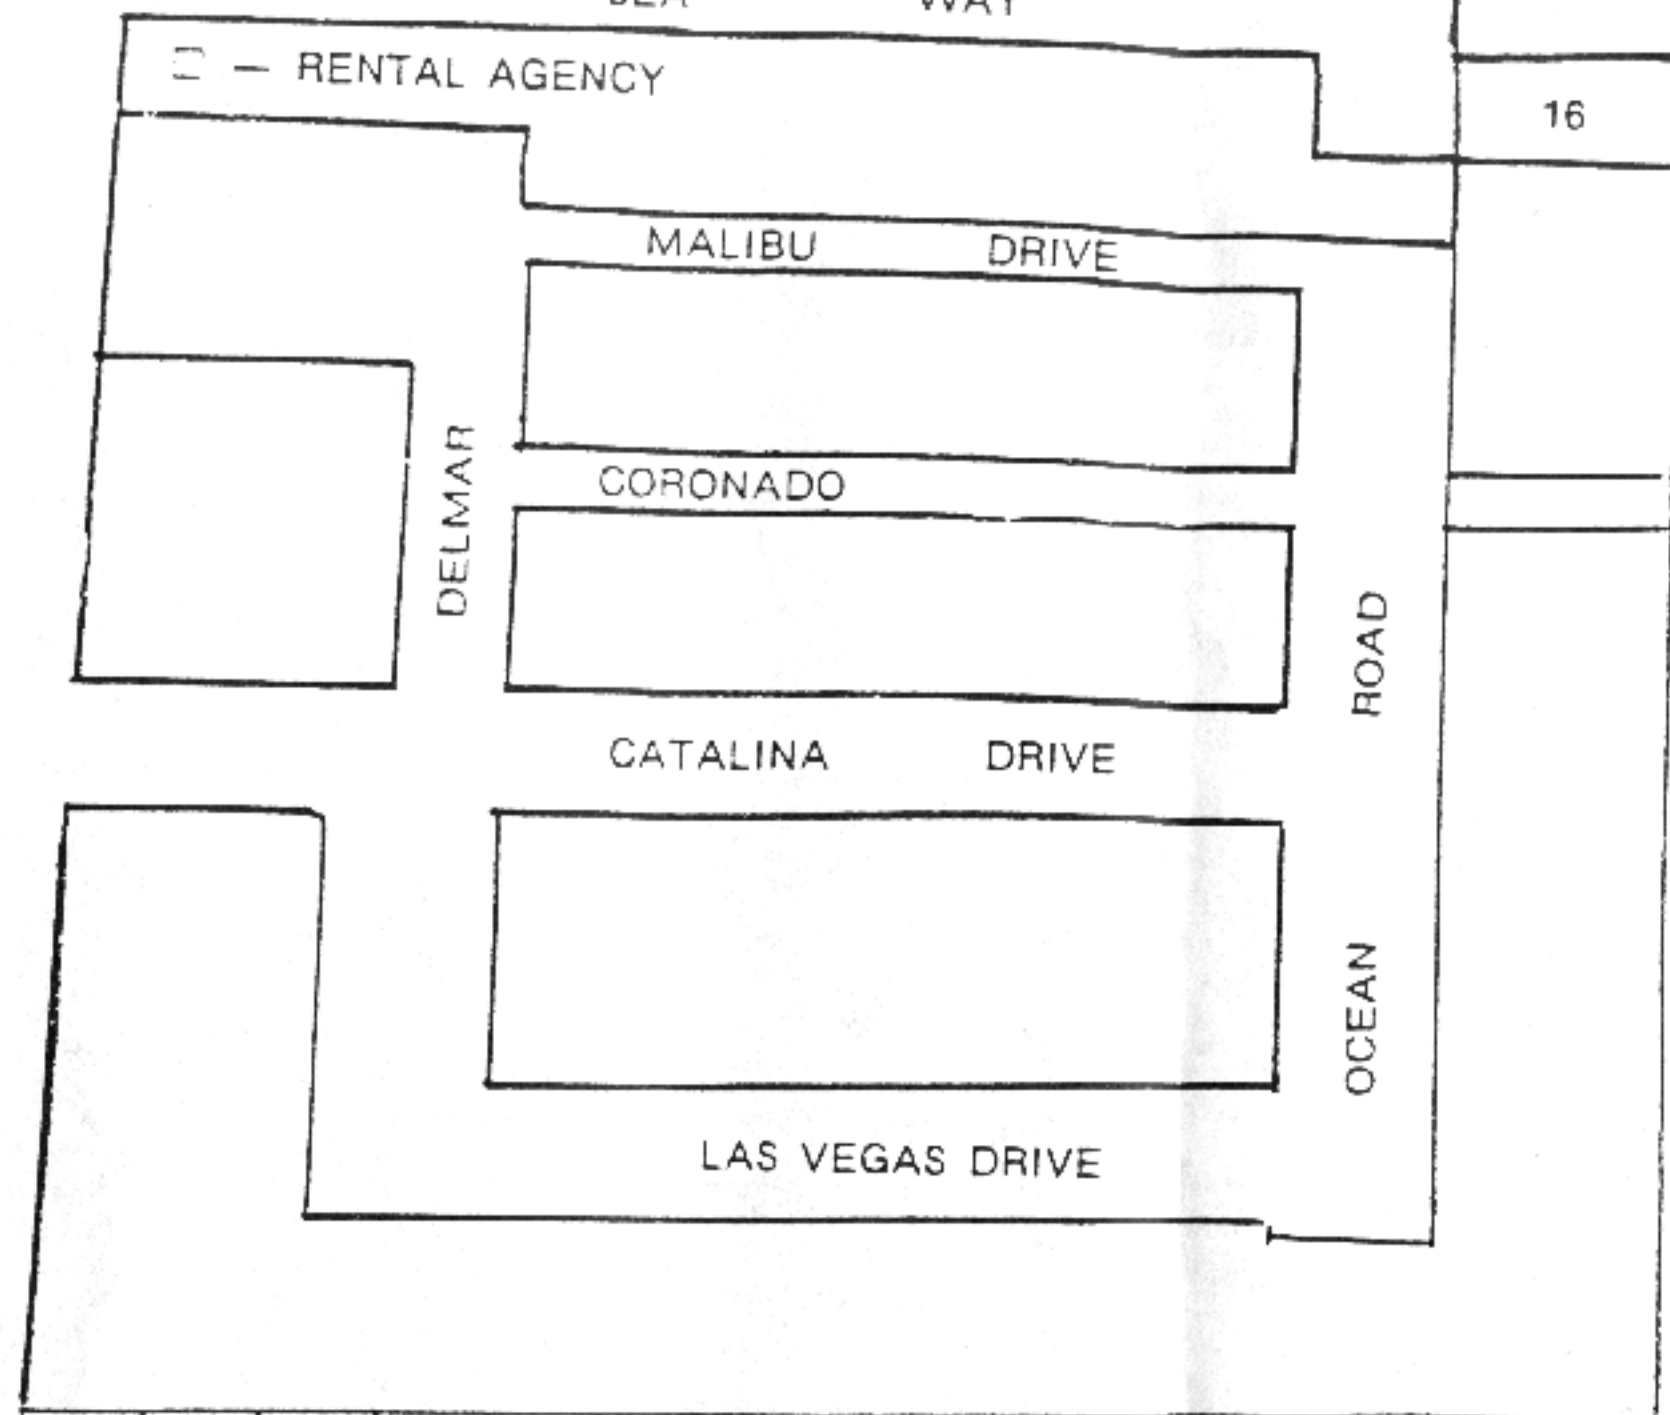

140	136	132	128	124	120	116	112	108	104

OCEAN BAY

141	137	133	129	125	121	117	113	109	105

KATHRYN STREET

OCEAN BEACH RENTAL AGENCY
LAVALLETTE, NEW JERSEY 08735
Hours: 10 A.M. - 5 P.M. Tel. 793-7272
Sales Office: 793-7273

E. SEA WAY